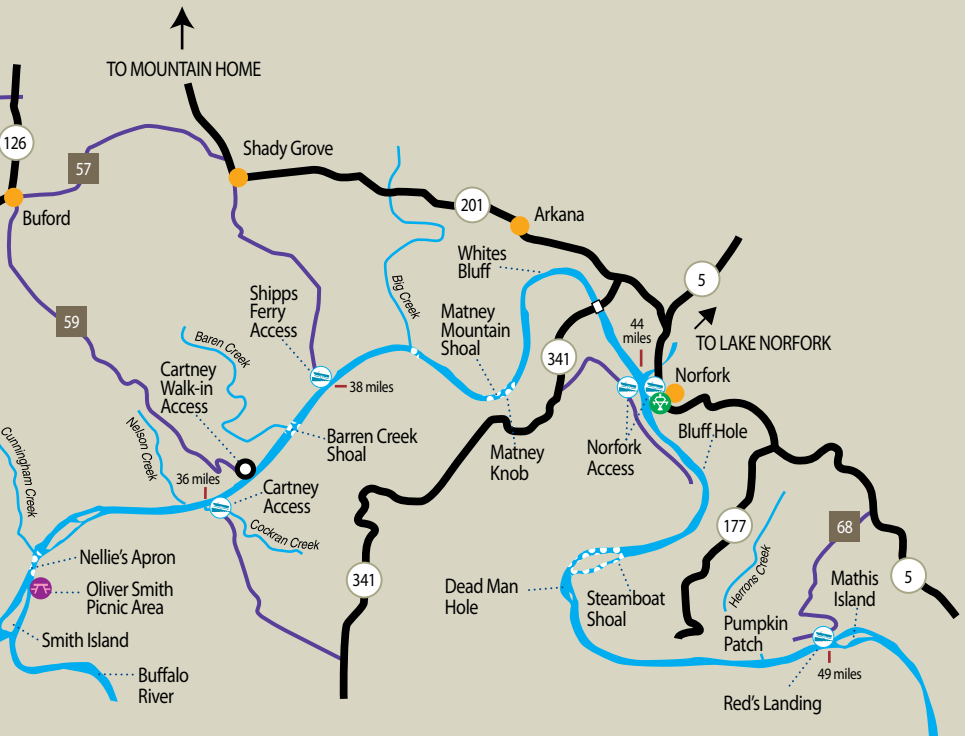

Bull Shoals Lake Tailwater White River

CURRENT GENERATION CONDITIONS:

Bull Shoals Lake Tailwater

(870) 431-5311 (COE)

(866) 494-1993 TOLL FREE (Southwestern Power Administration)

Map continues on PAGE 35

Bull Shoals Lake Tailwater – Map 2

White River – Mirror Lake

CURRENT GENERATION CONDITIONS:
 Bull Shoals Lake Tailwater
 (870) 431-5311 (COE)
 (866) 494-1993 TOLL FREE (Southwestern Power Administration)

- Boat Access
- Primitive Boat Access
- Handicap Access
- Handicap Boater Transfer Lift
- Picnic Area
- Shoals
- Catch and Release
- Roads
- State Highway
- US Highway